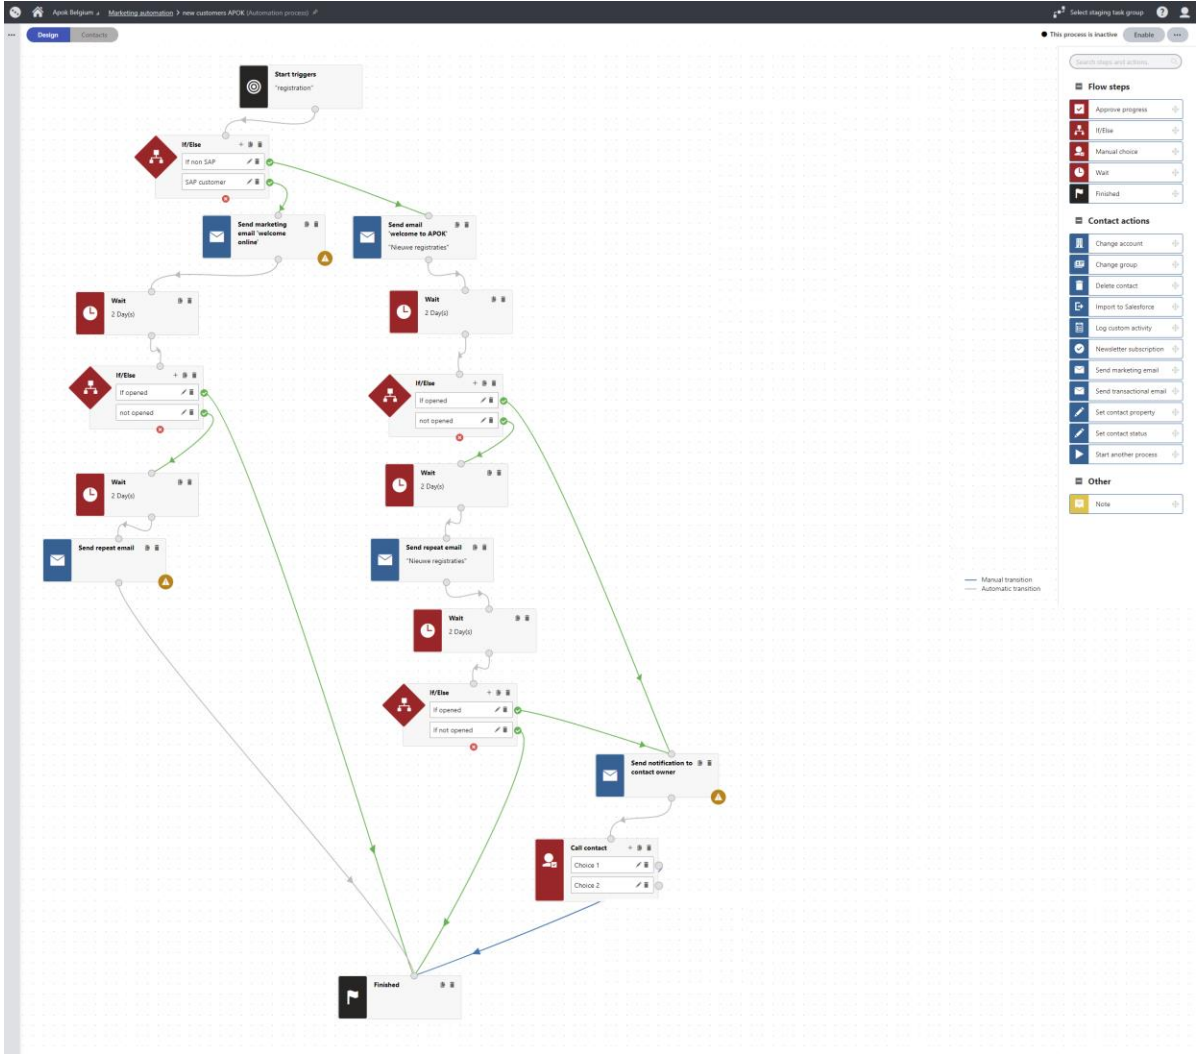

Welcome sequence for new MyAPOK registrations